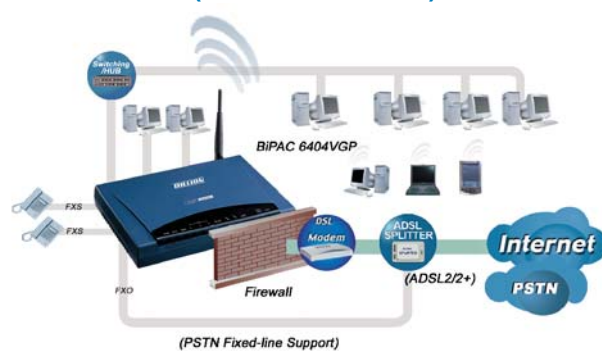

Application Diagrams

ADSL2+ Router Series

Broadband Router Series (VoIP Router Mode)

When configuring the BiPAC 6404V(G)P in a VoIP Router mode, you can enjoy the router functions such as Firewall, QoS and making toll-quality voice calls over the Internet or via a traditional landline.

Broadband Router Series (ATA Mode)

When configuring the BiPAC 6404V(G)P in a pure Analog Telephone Adaptor (ATA) mode, you will lose access to other featured functions such as Firewall, QoS, etc.

Rear Panel & Connection