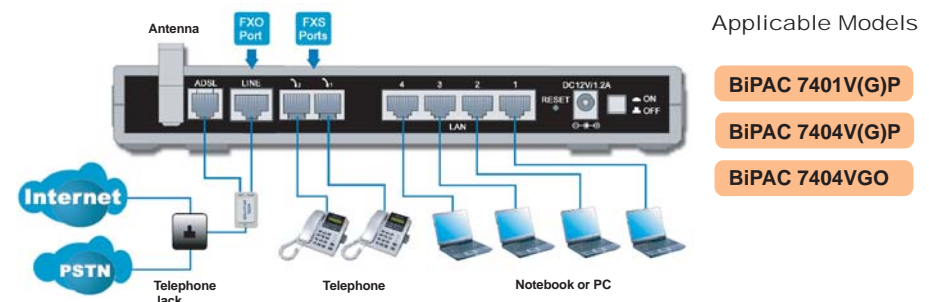

Application Diagrams

ADSL2+ Router Series

Broadband Router Series (VoIP Router Mode)

When configuring the BiPAC 6404V(G)P in a VoIP Router mode, you can enjoy the router functions such as Firewall, QoS and making toll-quality voice calls over the Internet or via a traditional landline.

Broadband Router Series (ATA Mode)

When configuring the BiPAC 6404V(G)P in a pure Analog Telephone Adaptor (ATA) mode, you will lose access to other featured functions such as Firewall, QoS, etc.

Rear Panel & Connection

Refer to the following illustrations to ensure correct connections. You will see how easy it is to make a VoIP call - 'just plug and play'!

Note: The number of ports and wireless antenna varies from model to model. Please check the relevant datasheet for details.