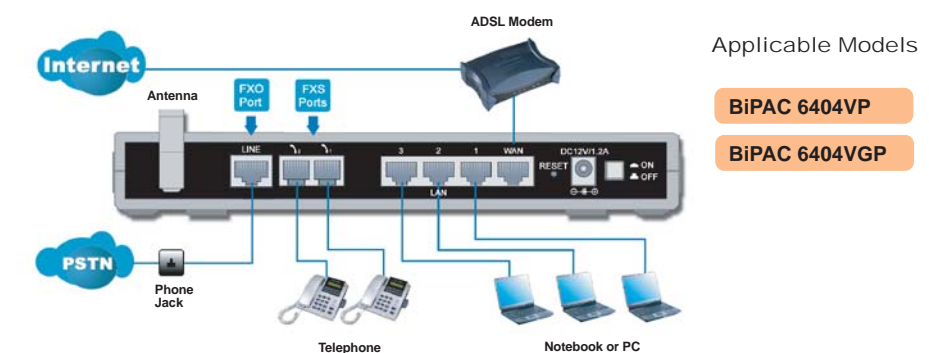

Application Diagrams

ADSL2+ Router Series

Broadband Router Series (VoIP Router Mode)

When configuring the BiPAC 6404V(G)P in a VoIP Router mode, you can enjoy the router functions such as Firewall, QoS and making toll-quality voice calls over the Internet or via a traditional landline.

Broadband Router Series (ATA Mode)

When configuring the BiPAC 6404V(G)P in a pure Analog Telephone Adaptor (ATA) mode, you will lose access to other featured functions such as Firewall, QoS, etc.

Rear Panel & Connection

Refer to the following illustrations to ensure correct connections. You will see how easy it is to make a VoIP call - 'just plug and play'!

Note: The number of ports and wireless antenna varies from model to model. Please check the relevant datasheet for details.