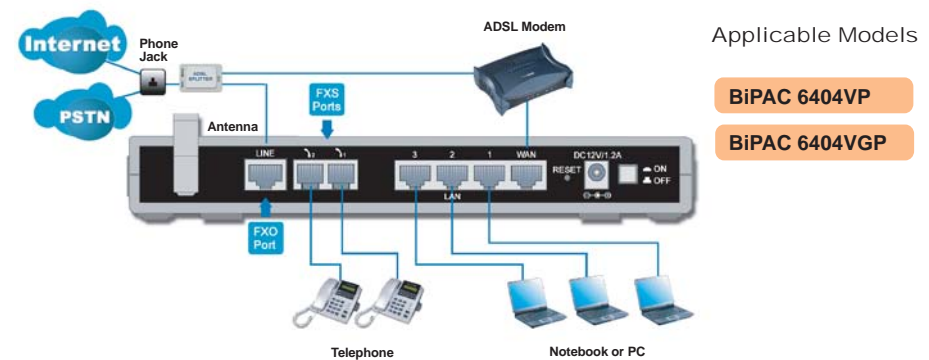

Application Diagrams

ADSL2+ Router Series

Broadband Router Series (VoIP Router Mode)

When configuring the BiPAC 6404V(G)P in a VoIP Router mode, you can enjoy the router functions such as Firewall, QoS and making toll-quality voice calls over the Internet or via a traditional landline.

Broadband Router Series (ATA Mode)

When configuring the BiPAC 6404V(G)P in a pure Analog Telephone Adaptor (ATA) mode, you will lose access to other featured functions such as Firewall, QoS, etc.

Rear Panel & Connection

Refer to the following illustrations to ensure correct connections. You will see how easy it is to make a VoIP call - 'just plug and play'!

Note: The number of ports and wireless antenna varies from model to model. Please check the relevant datasheet for details.