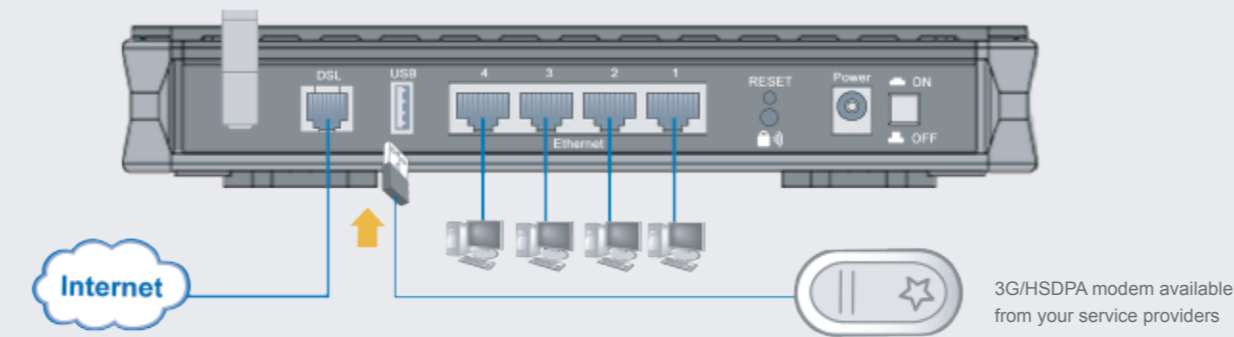

The BiPAC 7402X series can also encode all 802.11g wireless LAN transmissions with either WEP or WPA encryption to ensure that your data is protected, and boasts a DHCP Server and a powerful SPI firewall to protect against intruders and most known Internet attacks. Secure WLAN setup is simplified by the web browser-based configuration for easy access to the Internet wherever a 3G connection is available - whether you're seated at your desk or taking a cross-country train trip.

Key Features

- Dual WAN interfaces for ADSL2+ and 3G connections
- Auto fail-over feature to ensure an always-on connection
- High-speed Internet access with ADSL2+/2+; backward compatible with ADSL
- USB 2.0 port for plugging a 3G/HSDPA modem as backup (Available from your service provider)
- 802.11g Wireless AP with WPA-PSK/WPA2-PSK support
- Wi-Fi Protected Setup feature makes setting up a secure network quick and easy
- Supports 16 IPSec Virtual Private Network (VPN) tunnels
- SOHO firewall security with DoS prevention and SPI

- Secured VPN with powerful DES/3DES/AES
- Quality of Service control
- Syslog Monitoring
- Supports IPTV Applications**

Ideal for:

- home users
- office users
- event or meeting organizers

Applications over 3G/ADSL networks