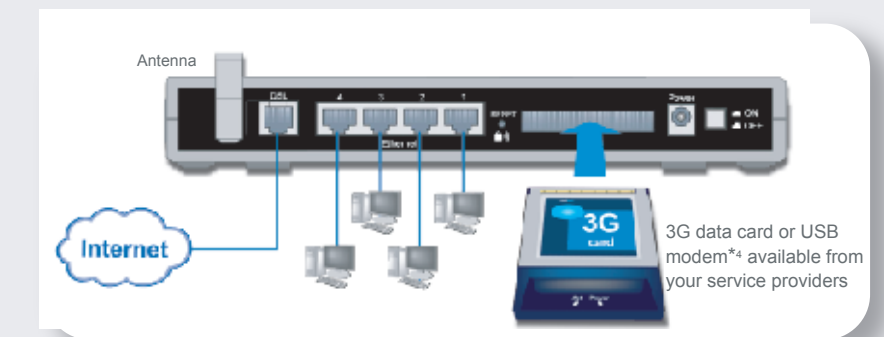

In a car

The included 12V car power cable allows you to connect to the Internet whilst in your car - so you can keep the children entertained on a long road trip, or refer to online mapping sites when you need to be somewhere you're not familiar with.